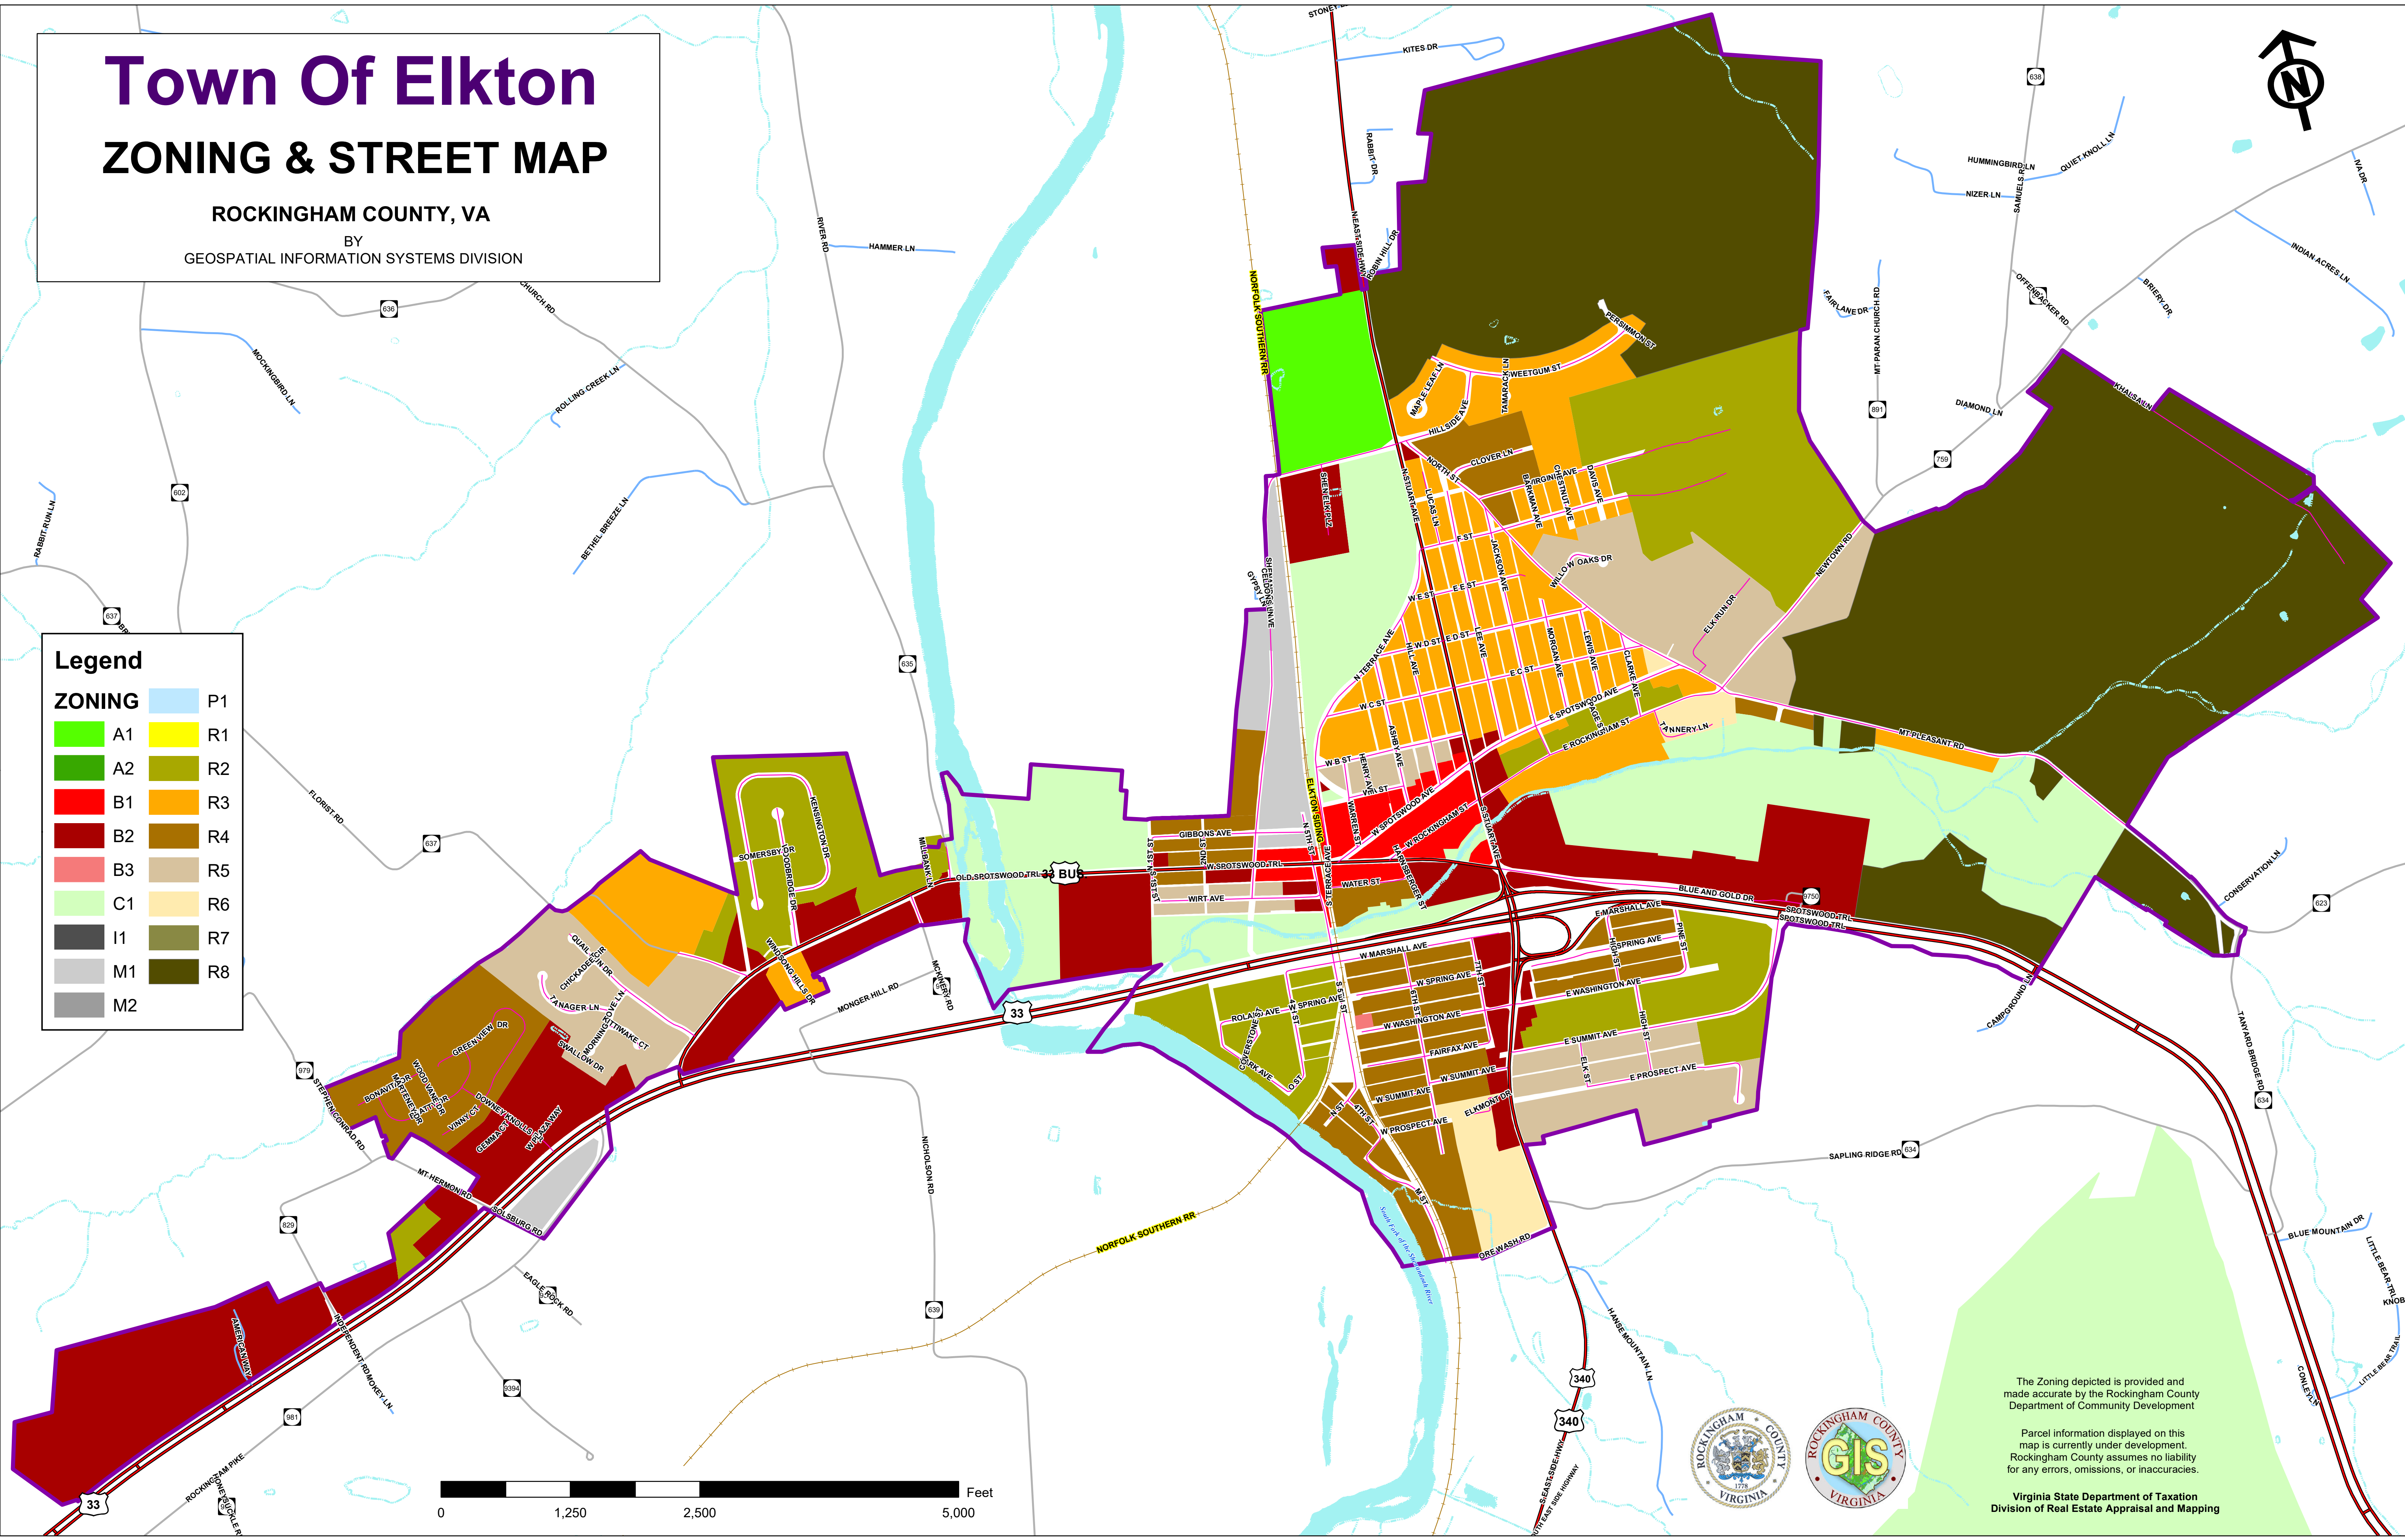

Town Of Elkton

ZONING & STREET MAP

ROCKINGHAM COUNTY, VA
BY
GEOSPATIAL INFORMATION SYSTEMS DIVISION

Legend

ZONING	
	P1
	A1
	A2
	B1
	B2
	B3
	C1
	I1
	M1
	M2
	R1
	R2
	R3
	R4
	R5
	R6
	R7
	R8

The Zoning depicted is provided and made accurate by the Rockingham County Department of Community Development

Parcel information displayed on this map is currently under development. Rockingham County assumes no liability for any errors, omissions, or inaccuracies.

Virginia State Department of Taxation
Division of Real Estate Appraisal and Mapping